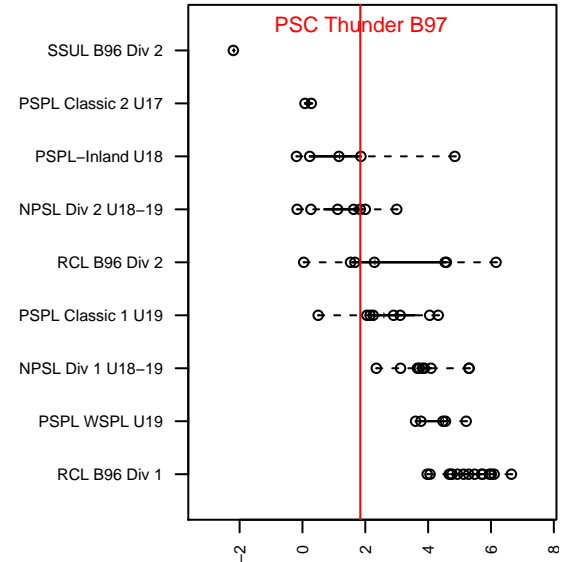

PSC Thunder B97

Puyallup SC
Puyallup, WA
B97 total strength=1433
attack=16.21 defense=4.98
fall league = NPSL Div 2 U18-19

alt names used:
Thunder

Venues played:
2015 Blast Off BU18-19
2015 NPSL Division 2 U18-19
2015 Founders Cup B97

**attack and defense variance (black dot)
relative to other teams
and top 10 in region**

**attack and defense rating
relative to others at age
and all opponents in last 13 months**

Performance relative to 13 month average