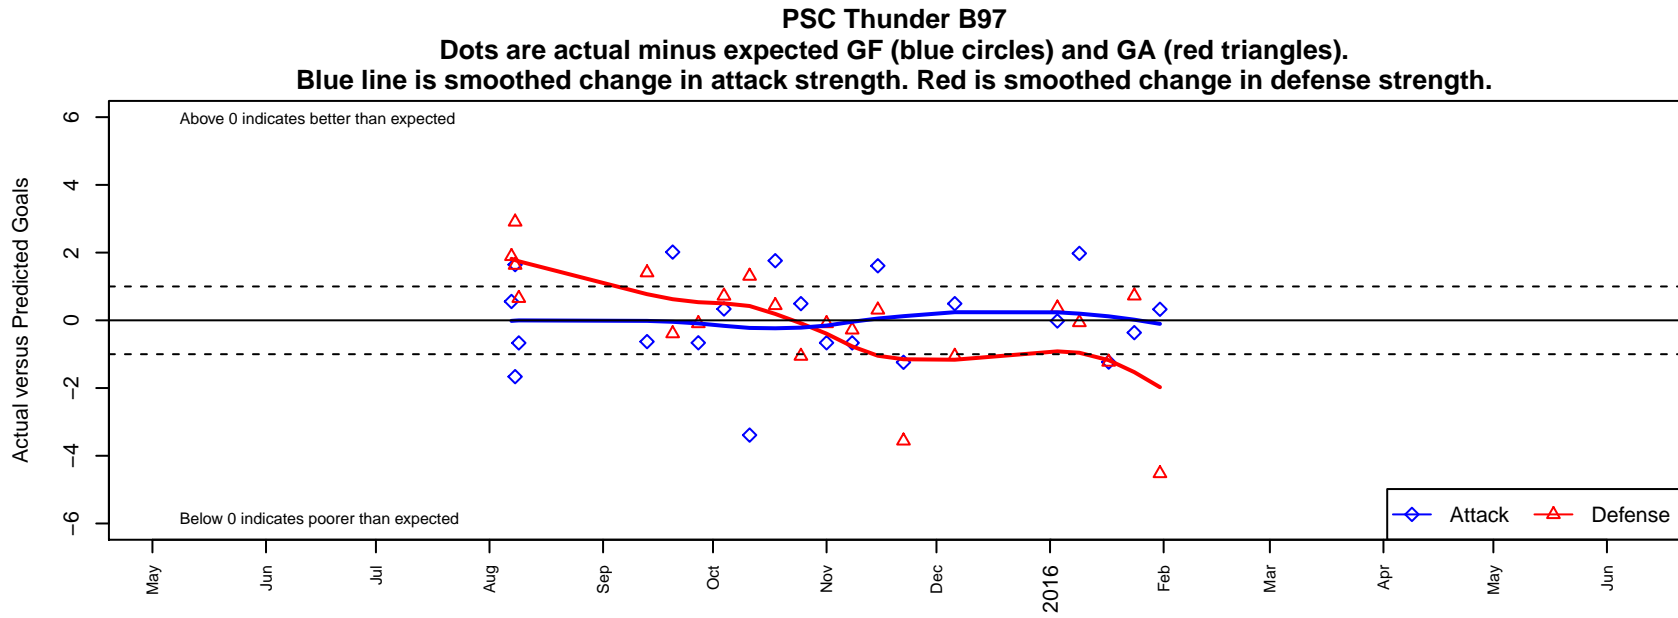

PSC Thunder B97

Puyallup SC
Puyallup, WA
B97 total strength=1433
attack=16.21 defense=4.98
fall league = NPSL Div 2 U18-19

alt names used:
Thunder

Venues played:
2015 Blast Off BU18-19
2015 NPSL Division 2 U18-19
2015 Founders Cup B97

**attack and defense variance (black dot)
relative to other teams
and top 10 in region**

**attack and defense rating
relative to others at age
and all opponents in last 13 months**

Performance relative to 13 month average